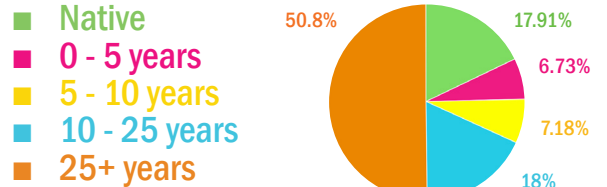

COUNCILWOMAN KENDRA BLACK | DISTRICT 4

SOUTHEAST DENVER SURVEY RESULTS | FALL 2019

1,115 RESPONDENTS

The average age of respondents is 65 - 75

Southeast Denver residents' wishes...

"More local stores and restaurants!"

Beer Garden and Breweries

Less traffic

"Main Street" with local businesses

"Walkable! Safer and better sidewalks."

What residents love most about Denver...

70% of respondents are Denver natives, or have lived here for more than 25 years