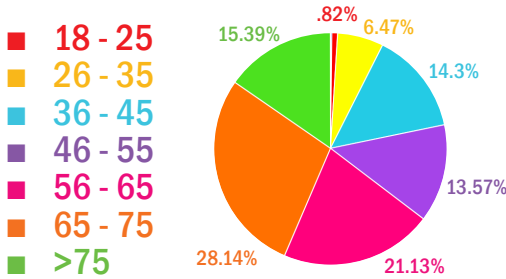

COUNCILWOMAN KENDRA BLACK | DISTRICT 4

SOUTHEAST DENVER SURVEY RESULTS | FALL 2019

1,115 RESPONDENTS

The average age of respondents is 65 - 75

Southeast Denver residents' wishes...

"More local stores and restaurants!"

Beer Garden and Breweries

Less traffic

"Main Street" with local businesses

"Walkable! Safer and better sidewalks."

What residents love most about Denver...

70% of respondents are Denver natives, or have lived here for more than 25 years