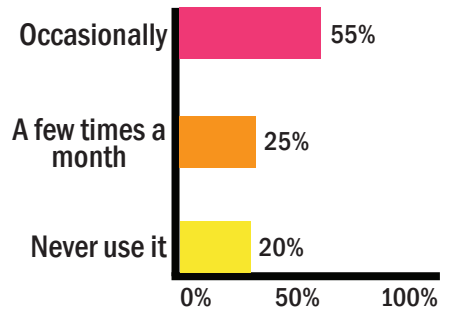

How often survey takers use public transit

BEST PARKS & TRAILS