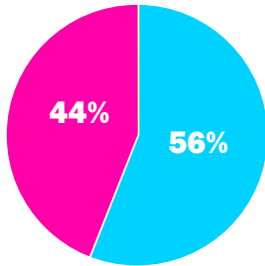

MOBILITY

"I can't ride a bike! Traffic is terrible."

When getting to and from work...

Carpool, transit, walk, bike or scooter

Drive alone