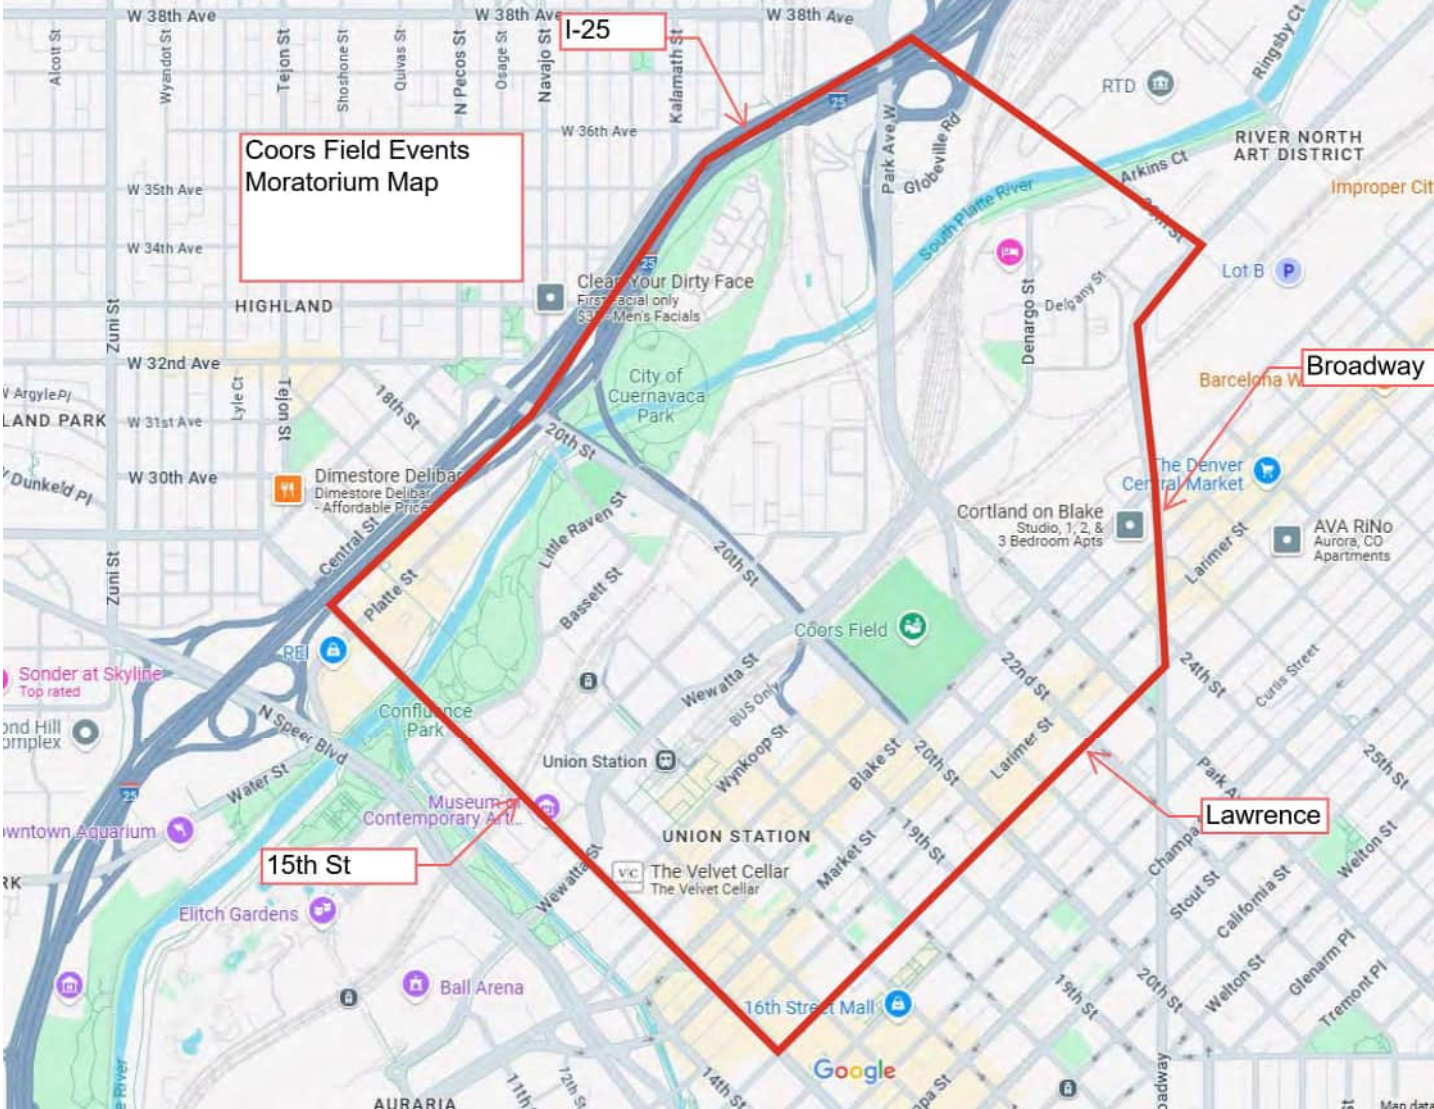

The boundaries of the moratorium area extend from 15th Street to Broadway Street and from Interstate 25 to Lawrence Street. The times when this moratorium will be in effect are from 2 hours before the event starts to 2 hours after the event's conclusion.

mch/jps

Coors Field Events Moratorium Map

I-25

Broadway

Lawrence

15th St

COLORADO ROCKIES 2026 SCHEDULE

MARCH APRIL