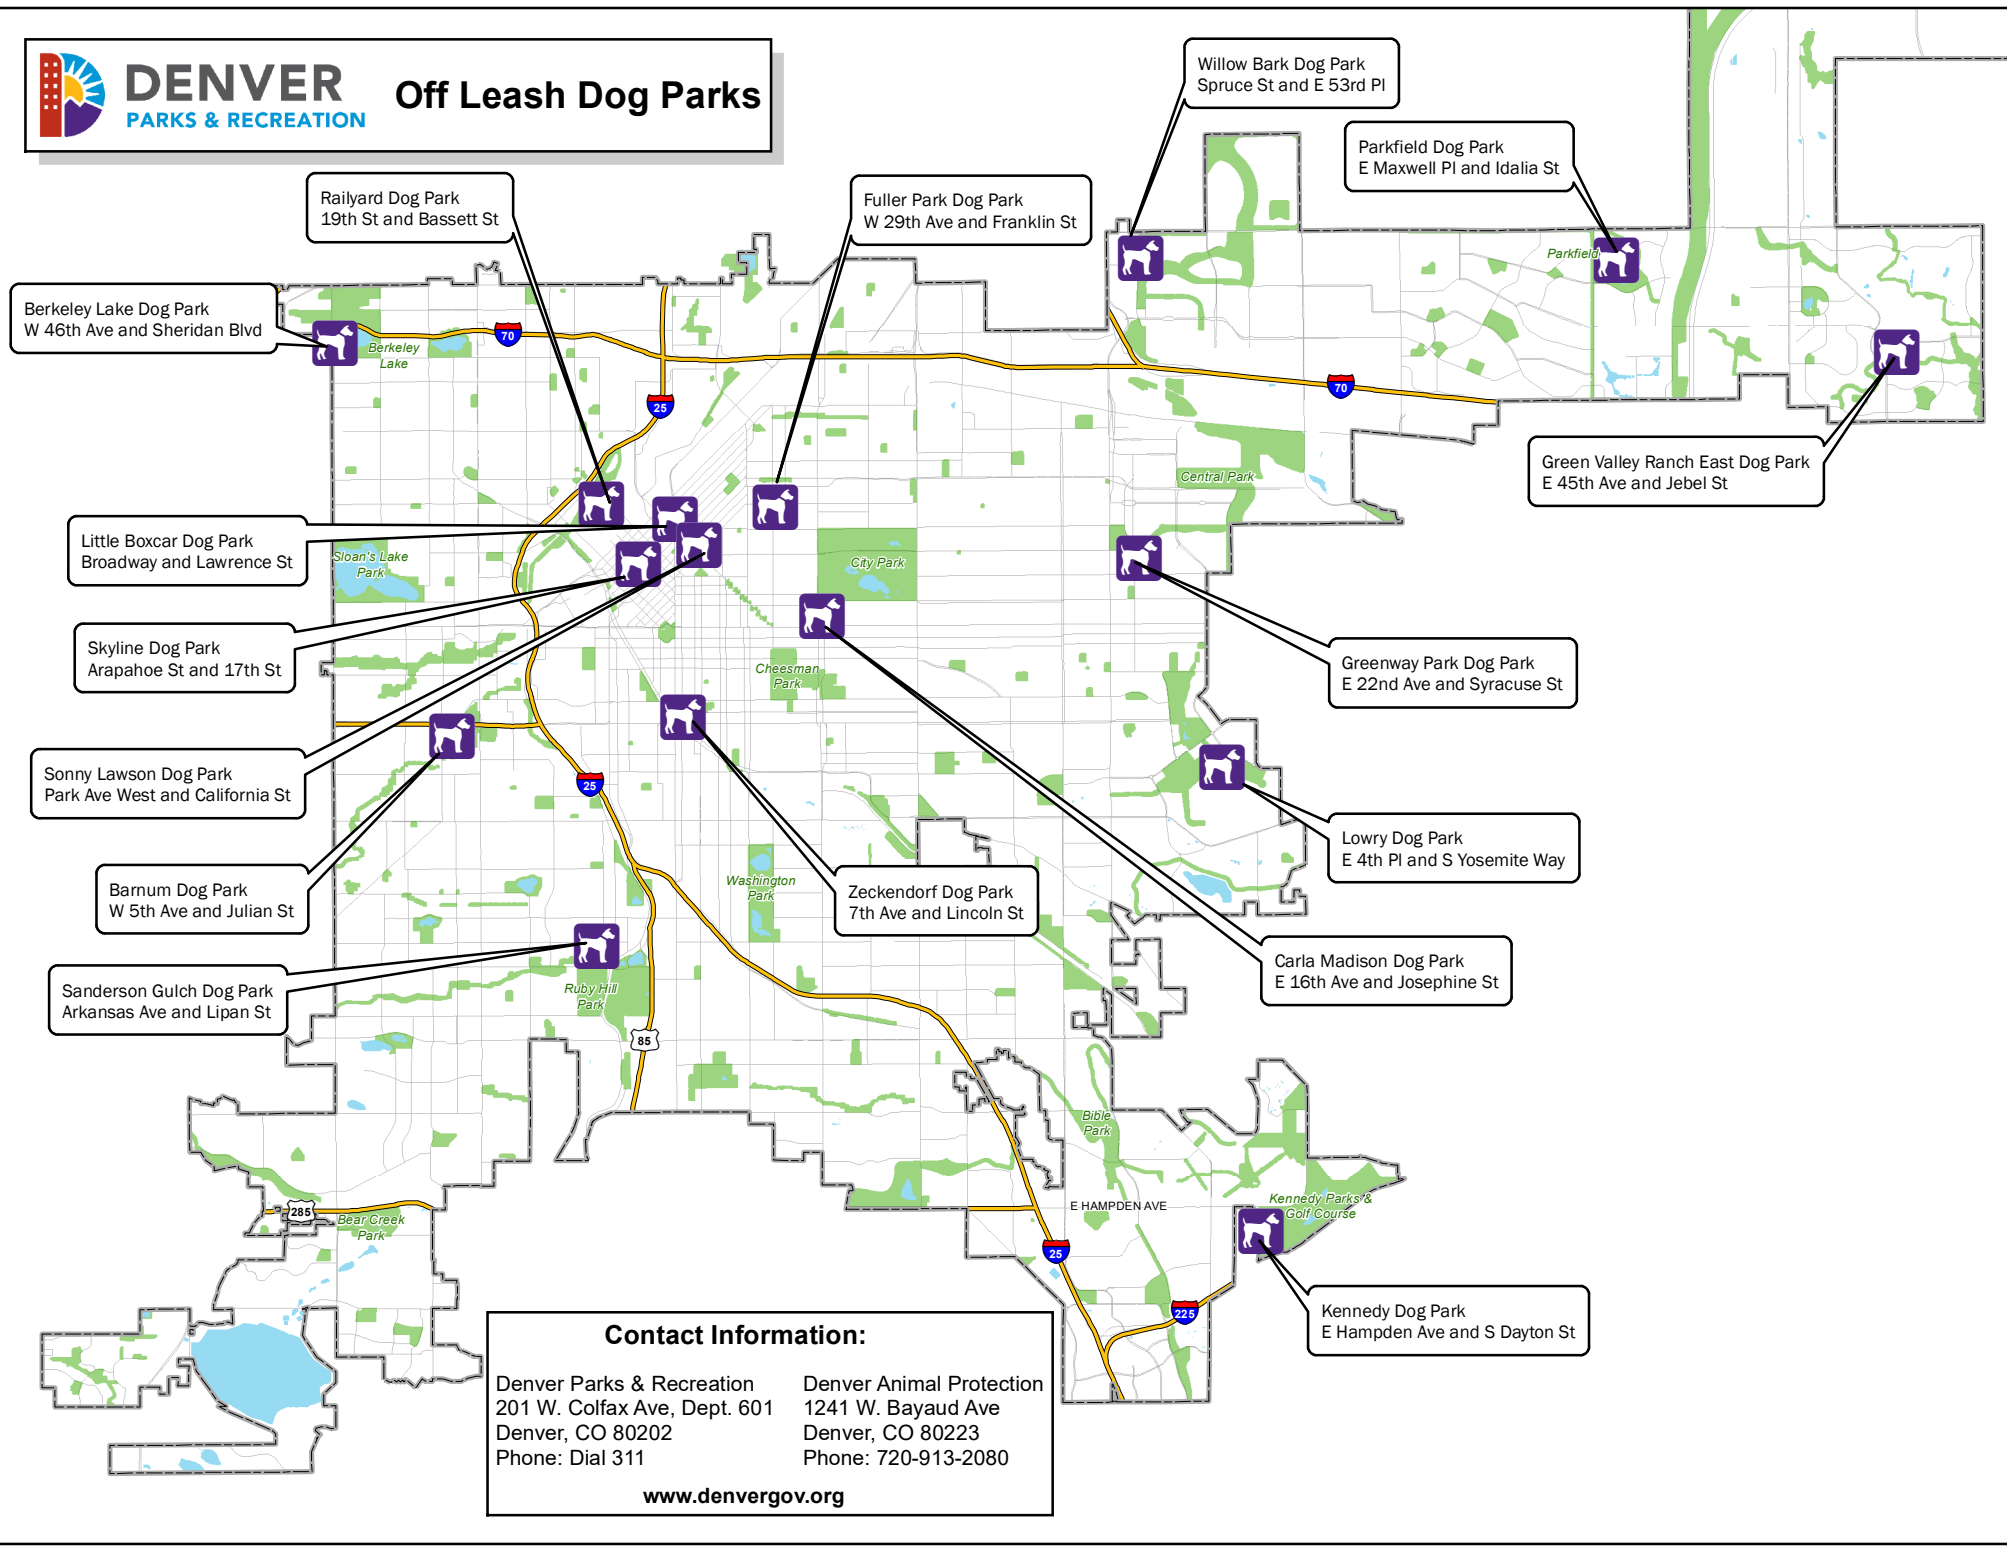

DENVER

PARKS & RECREATION

Off Leash Dog Parks

Railyard Dog Park
19th St and Bassett St

Berkeley Lake Dog Park
W 46th Ave and Sheridan Blvd

Fuller Park Dog Park
W 29th Ave and Franklin St

Willow Bark Dog Park
Spruce St and E 53rd Pl

Parkfield Dog Park
E Maxwell Pl and Idalia St

Green Valley Ranch East Dog Park
E 45th Ave and Jebel St

Little Boxcar Dog Park
Broadway and Lawrence St

Skyline Dog Park
Arapahoe St and 17th St

Sonny Lawson Dog Park
Park Ave West and California St

Barnum Dog Park
W 5th Ave and Julian St

Sanderson Gulch Dog Park
Arkansas Ave and Lipan St

Zeckendorf Dog Park
7th Ave and Lincoln St

Greenway Park Dog Park
E 22nd Ave and Syracuse St

Lowry Dog Park
E 4th Pl and S Yosemite Way

Carla Madison Dog Park
E 16th Ave and Josephine St

Kennedy Dog Park
E Hampden Ave and S Dayton St

Contact Information:

Denver Parks & Recreation 201 W. Colfax Ave, Dept. 601 Denver, CO 80202 Phone: Dial 311	Denver Animal Protection 1241 W. Bayaud Ave Denver, CO 80223 Phone: 720-913-2080
--	---