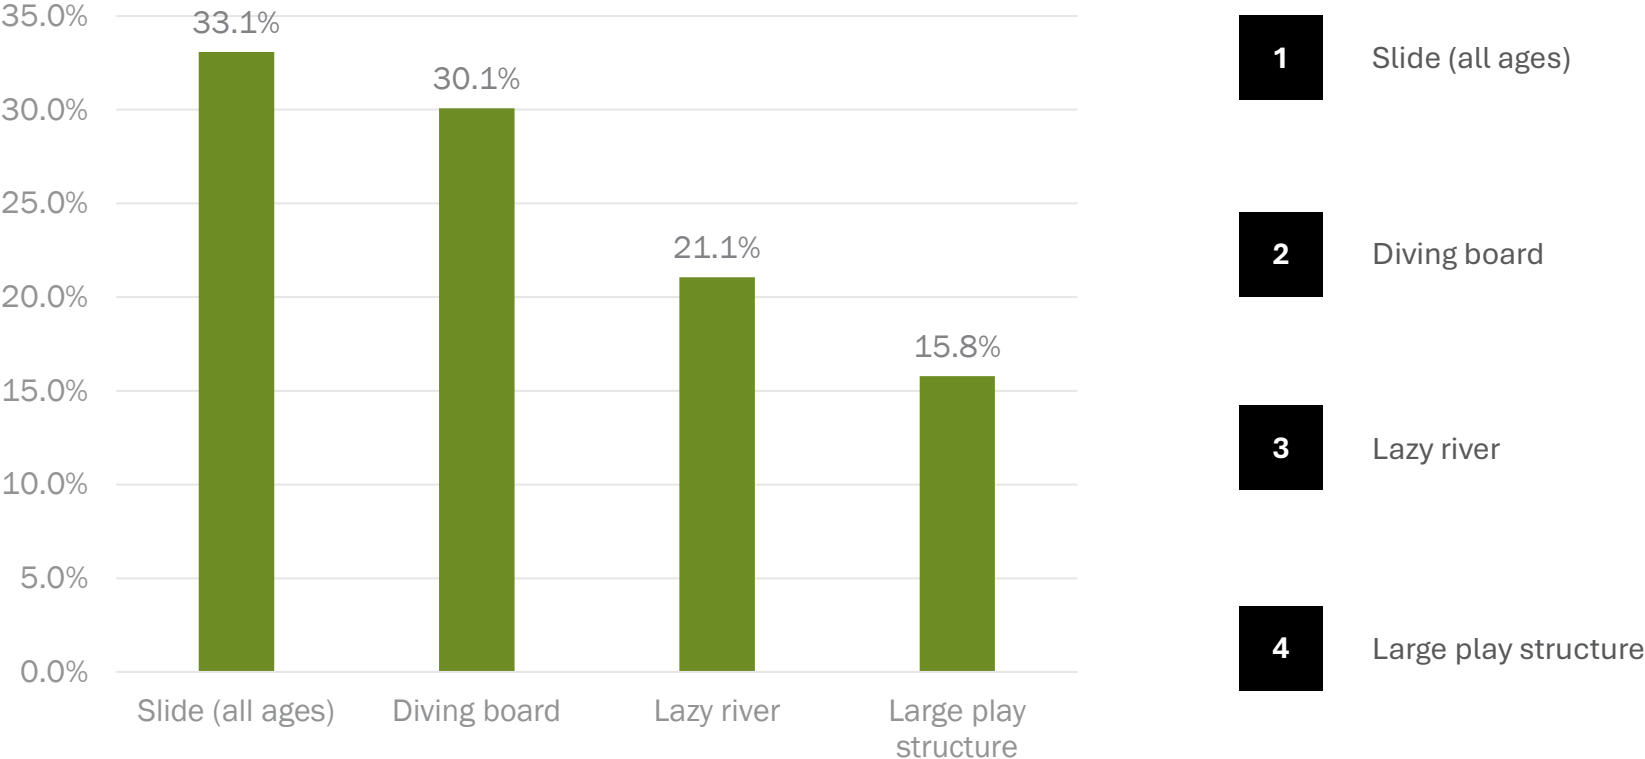

VERIFICATION OF SURVEY RESPONSE INTEGRITY

Verification of the online survey responses have been thoroughly vetted by IP addresses to ensure that no individuals submitted multiple surveys from the same computer. Each response was tracked using a unique Submission ID, resulting in a total of **134 recorded survey submissions**. The data is consistent with this count, although some variations may occur due to multi-selection options or score/ranking questions.

POOL FEATURES

MAJOR FEATURES:

Lazy River (left), Large Play Structure , Slide (all ages), and Diving Board (right).

SURVEY QUESTION 01

CHOOSE YOUR FAVORITE MAJOR POOL FEATURE (SELECT ONE)

POOL FEATURES

MINOR FEATURES:

Basketball Hoop (1), Water Volleyball (2), Water Table (3), and Shallow Water Geysers (4), Elevated Interactive Elements (5), Tot Slide (6), Underwater Seating (7), and Water Hoops (8).

SURVEY QUESTION 02