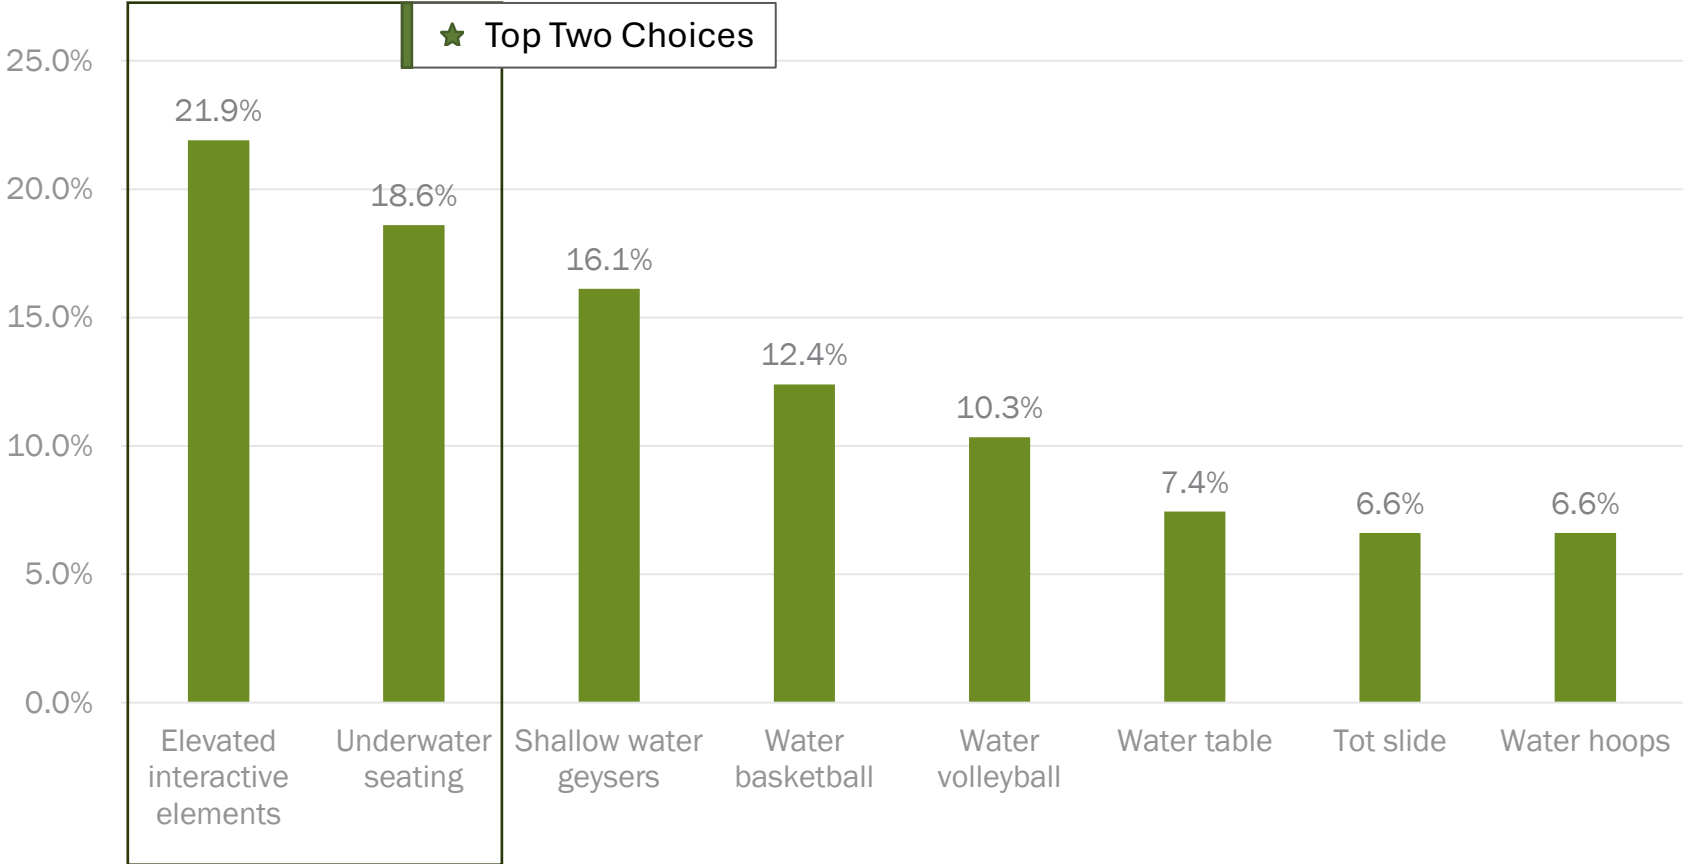

SURVEY QUESTION 02

CHOOSE YOUR FAVORITE MINOR POOL FEATURES (SELECT UP TO TWO):