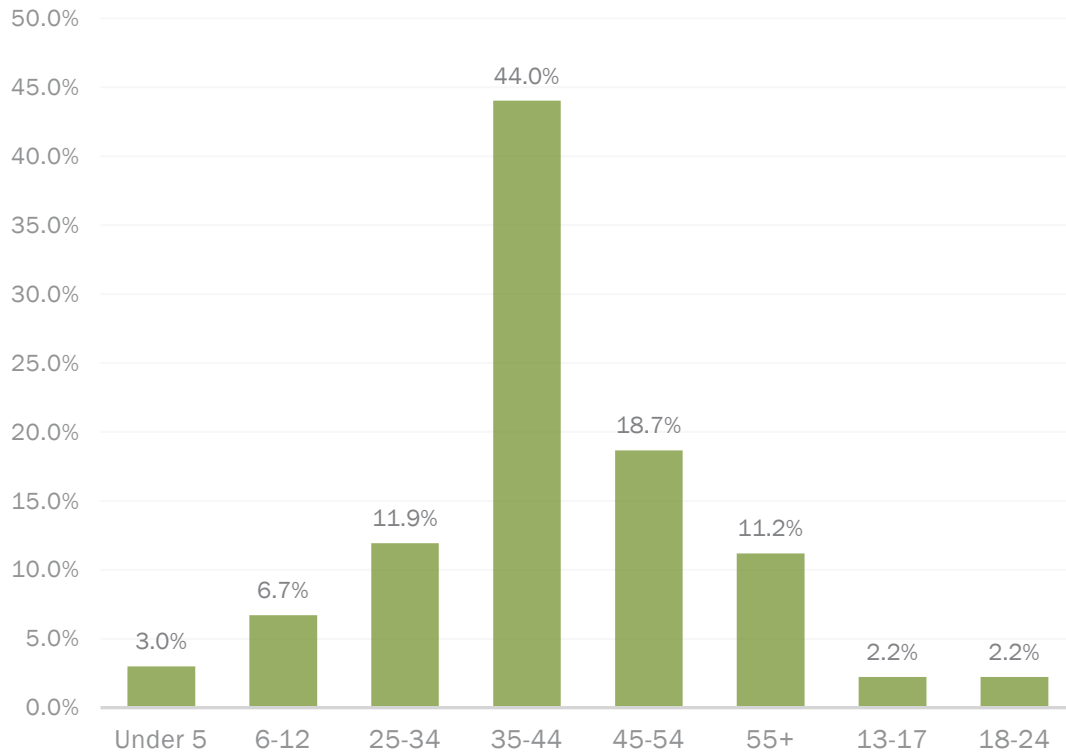

DEMOGRAPHICS

SHARE YOUR VISION FOR THE NEW BATHHOUSE DESIGN

We asked the community who has or may use the Mestizo-Curtis Pool. We asked residents to share a little about themselves to help us make sure we are including everyone.

The following page highlights the results received about the community demographics.

DEMOGRAPHICS SURVEY QUESTION 05

TO BETTER UNDERSTAND WHAT AGE GROUP CURRENTLY USES THE POOL OR MAY IN THE FUTURE, PLEASE PROVIDE YOUR CURRENT AGE.