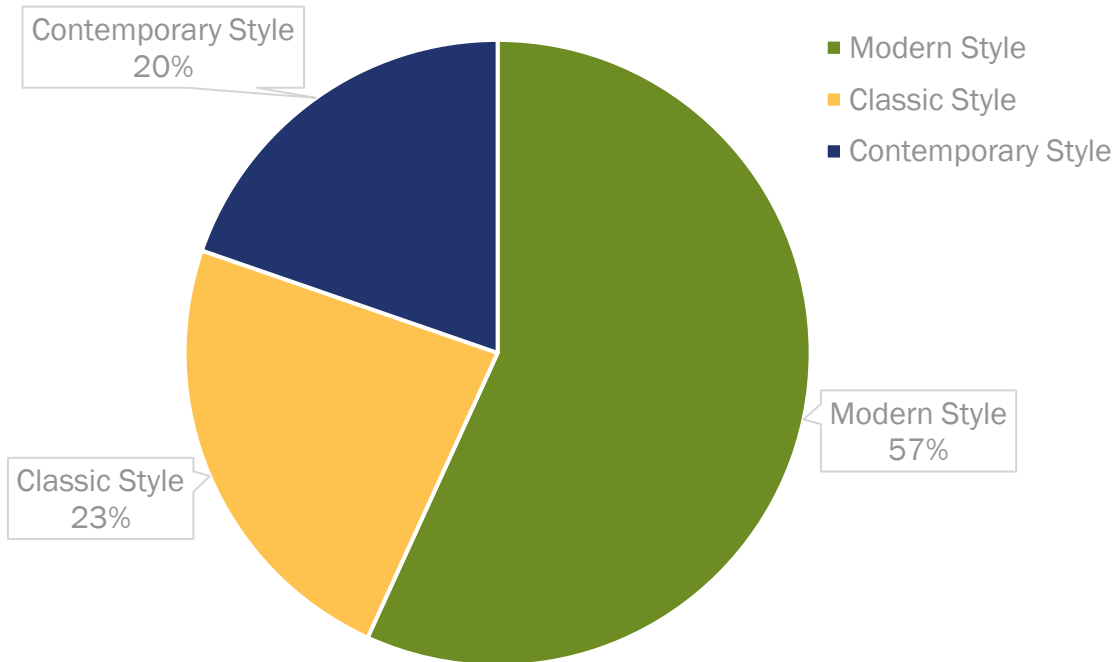

SURVEY QUESTION 04

WHICH STYLE OF ARCHITECTURE DO YOU PREFER FOR THE NEW BATHHOUSE?