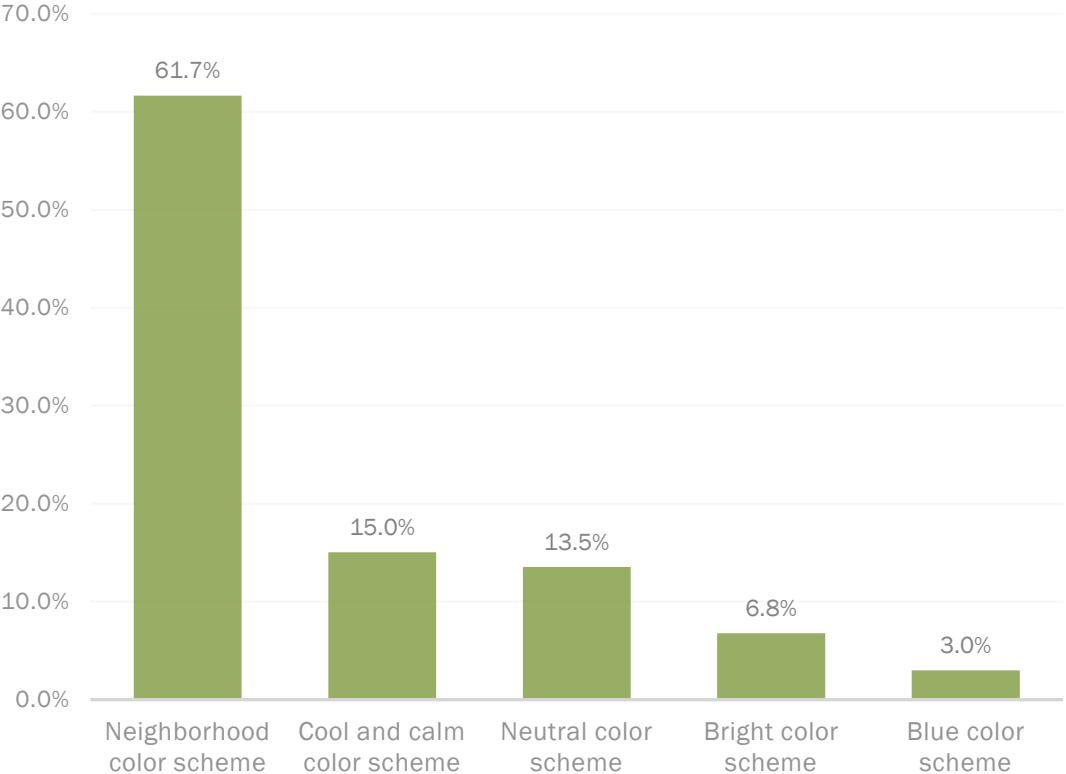

SURVEY QUESTION 03

WHICH COLOR SCHEME OR INSPIRATION WOULD YOU PREFER FOR THE NEW FACILITY DESIGN?

★ Top Choice

NEIGHBORHOOD COLOR SCHEME

Inspired by local murals and neighborhood elements for a community-inspired theme.