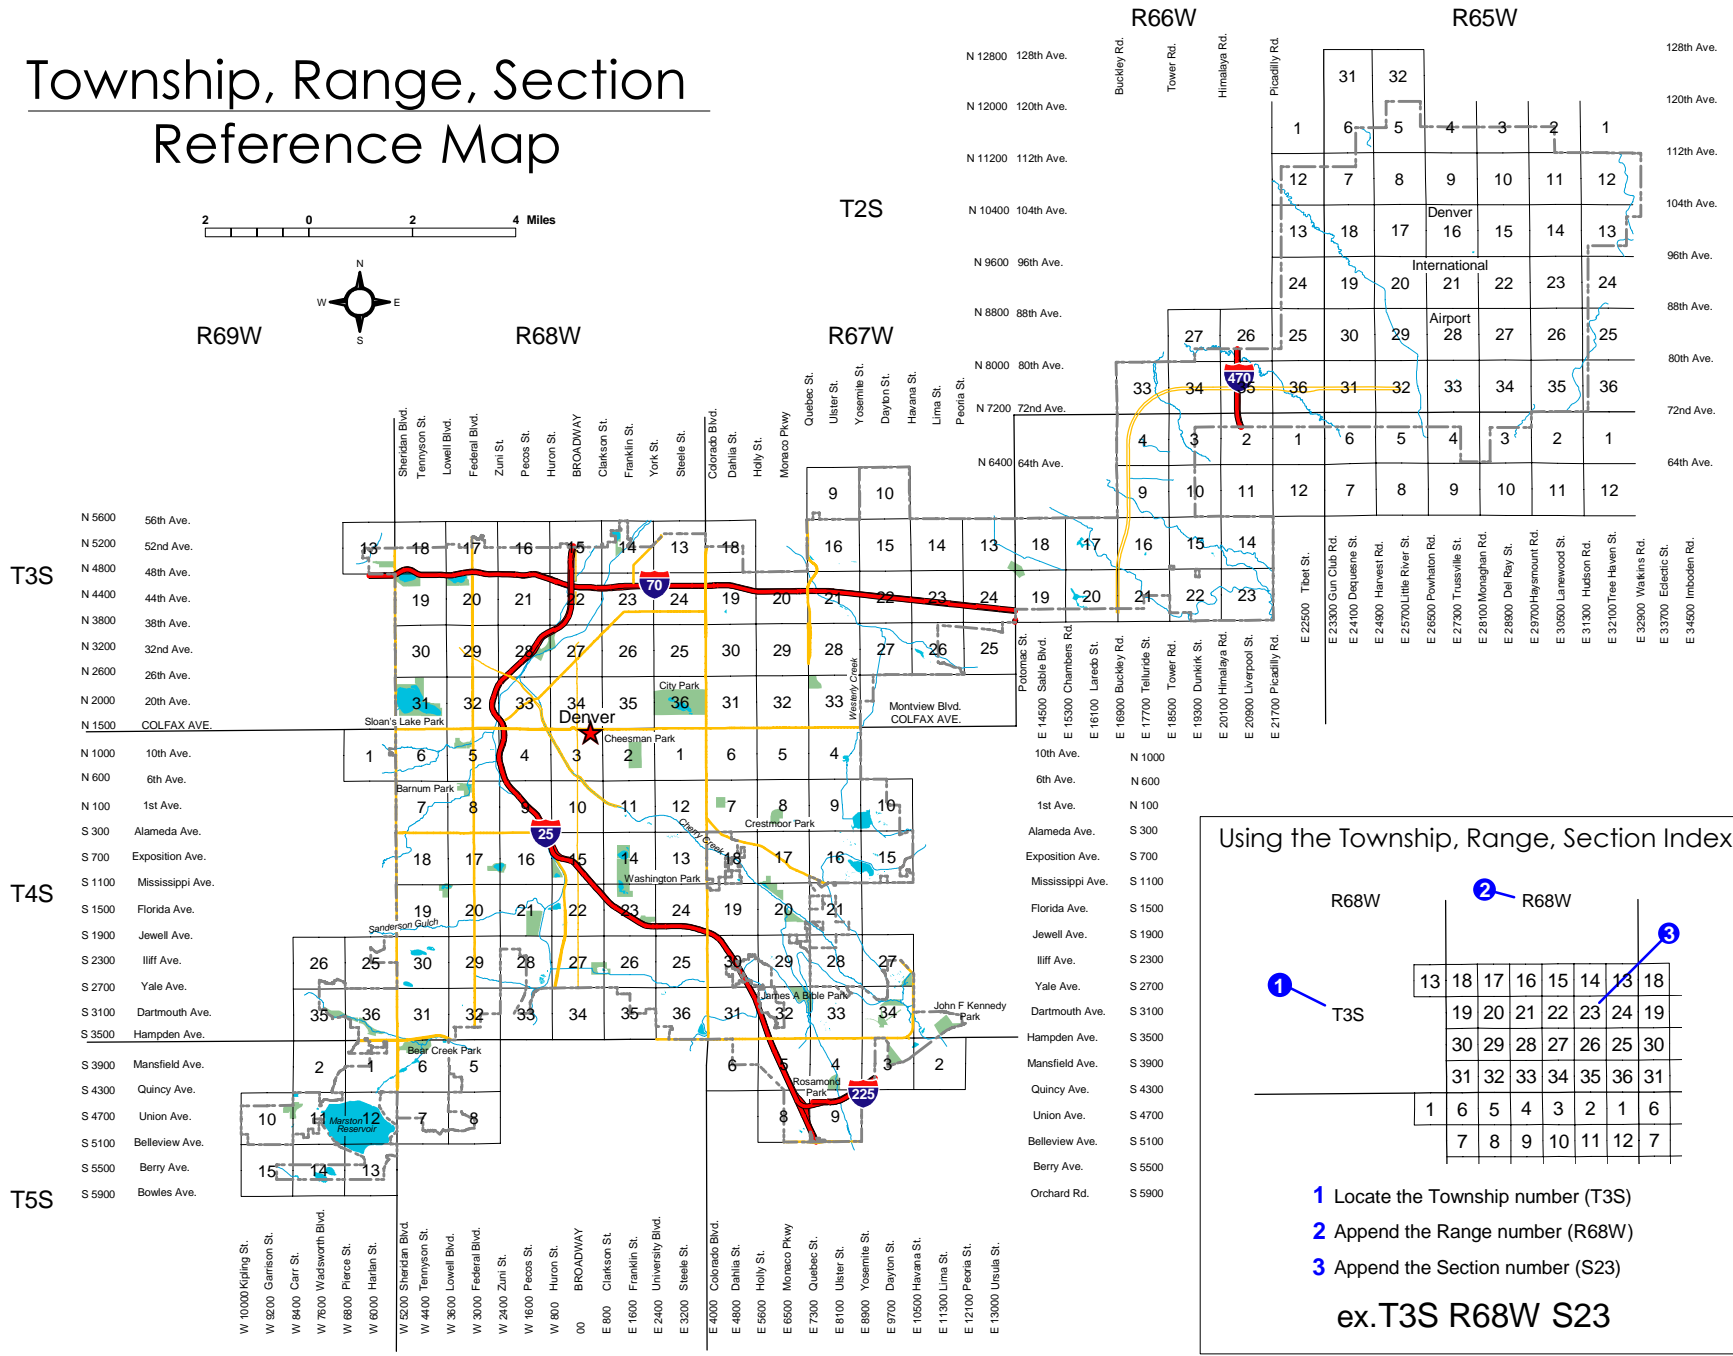

Township, Range, Section Reference Map

Using the Township, Range, Section Index

1. 1 Locate the Township number (T3S)
2. 2 Append the Range number (R68W)
3. 3 Append the Section number (S23)

ex. T3S R68W S23