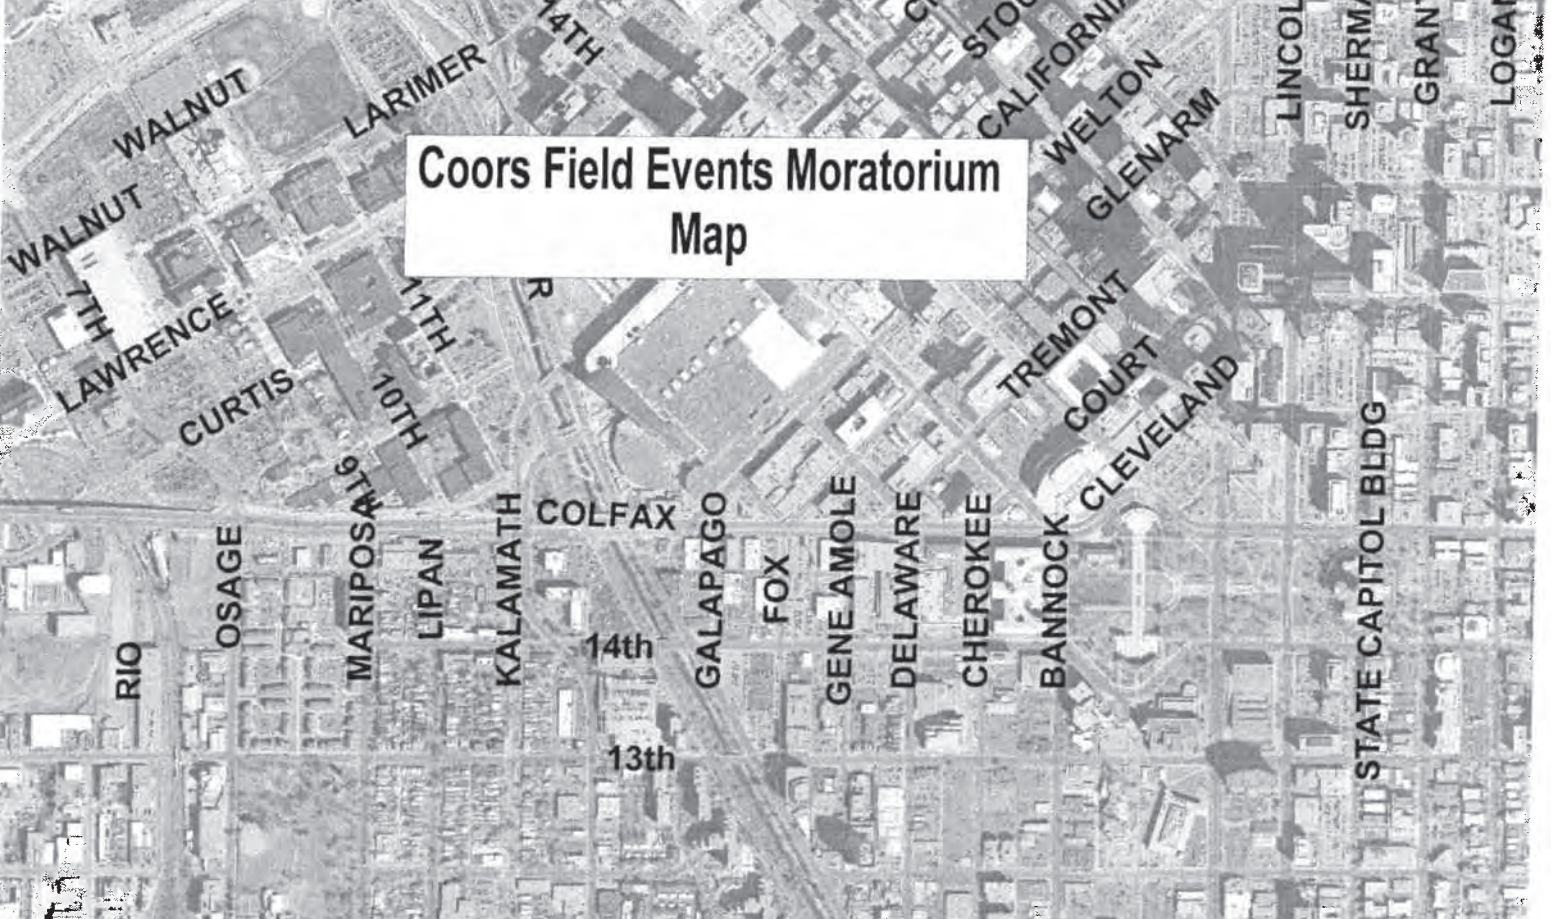

**Coors Field Events Moratorium
Map**