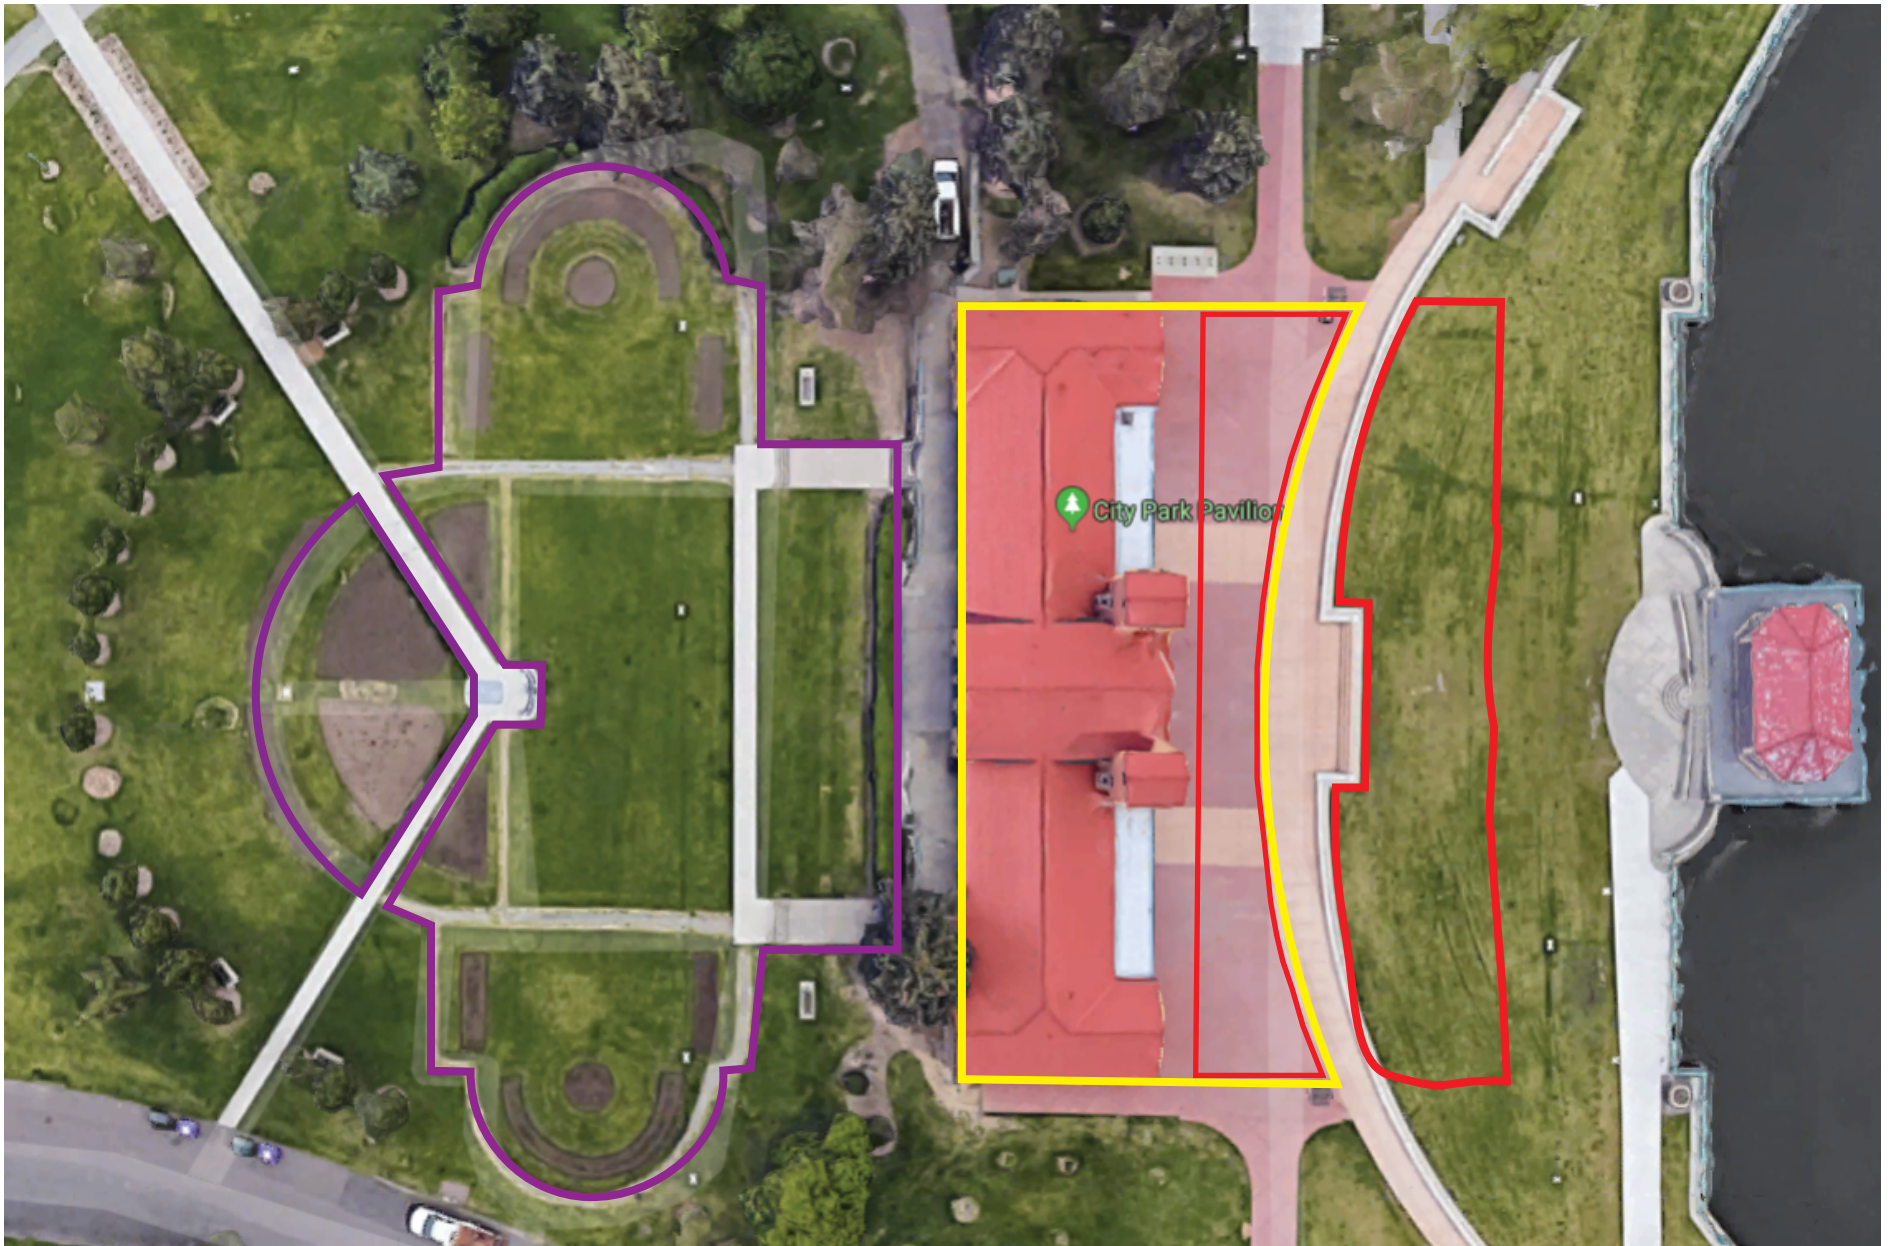

City Park Pavilion, Bandshell Area, Sopris Garden - updated 3/27/26

Yellow: Included with Event Facility Permit || Purple: (Sopris Garden): Available upon request

Red (Bandshell area): Available upon request, additional fee. Due to recent damage to the Bandshell, usable space in this area may change
Must keep walkway through plaza clear. No setup allowed outside boundary lines