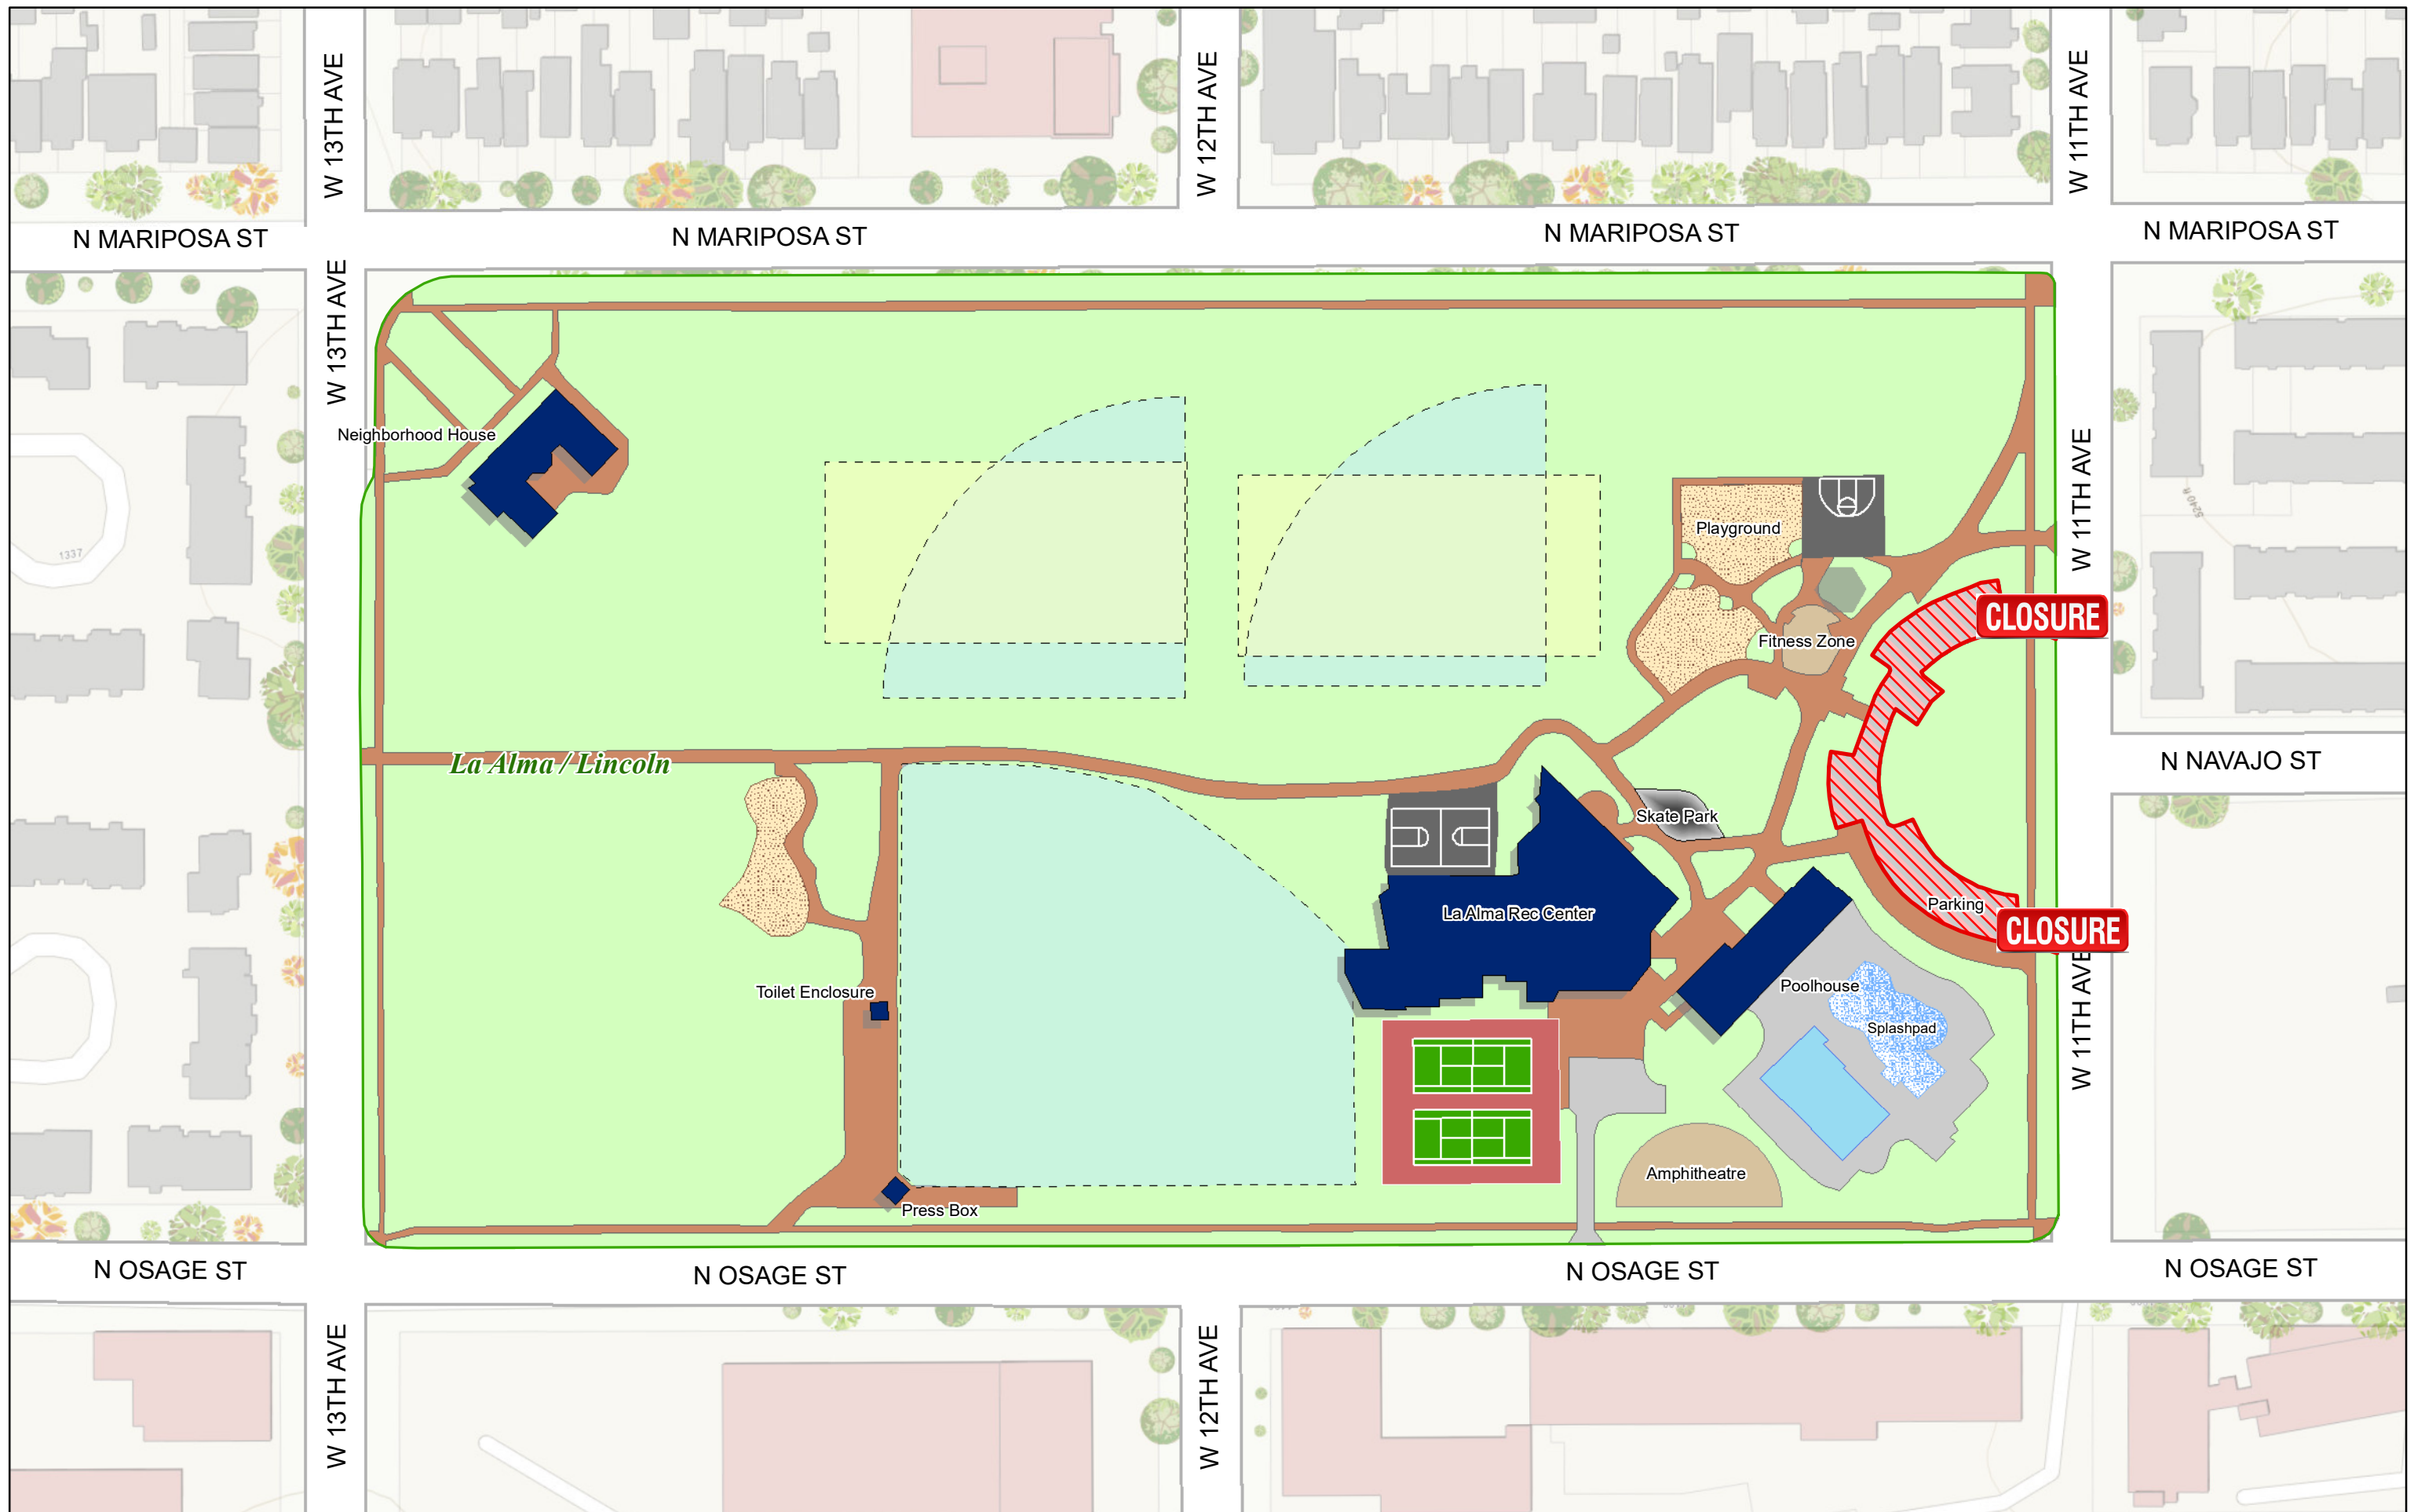

# La Alma / Lincoln Park

Road and Parking Closures

1 inch = 100 feet at 11x17  
 100  
 Map Scale In Feet

 Closed to Vehicles

# Ruby Hill Park

Road and Parking Closures

1 inch = 200 feet at 11x17  
 100  
 Map Scale In Feet

 Closed to Vehicles

# Sloan's Lake Park

Road and Parking Closures

1 inch = 450 feet at 11x17  
 100 Map Scale In Feet

 Closed to Vehicles

# Washington Park

Road and Parking Closures

1 inch = 350 feet at 11x17  
100  
Map Scale In Feet

Closed to Vehicles

VOC Access Only