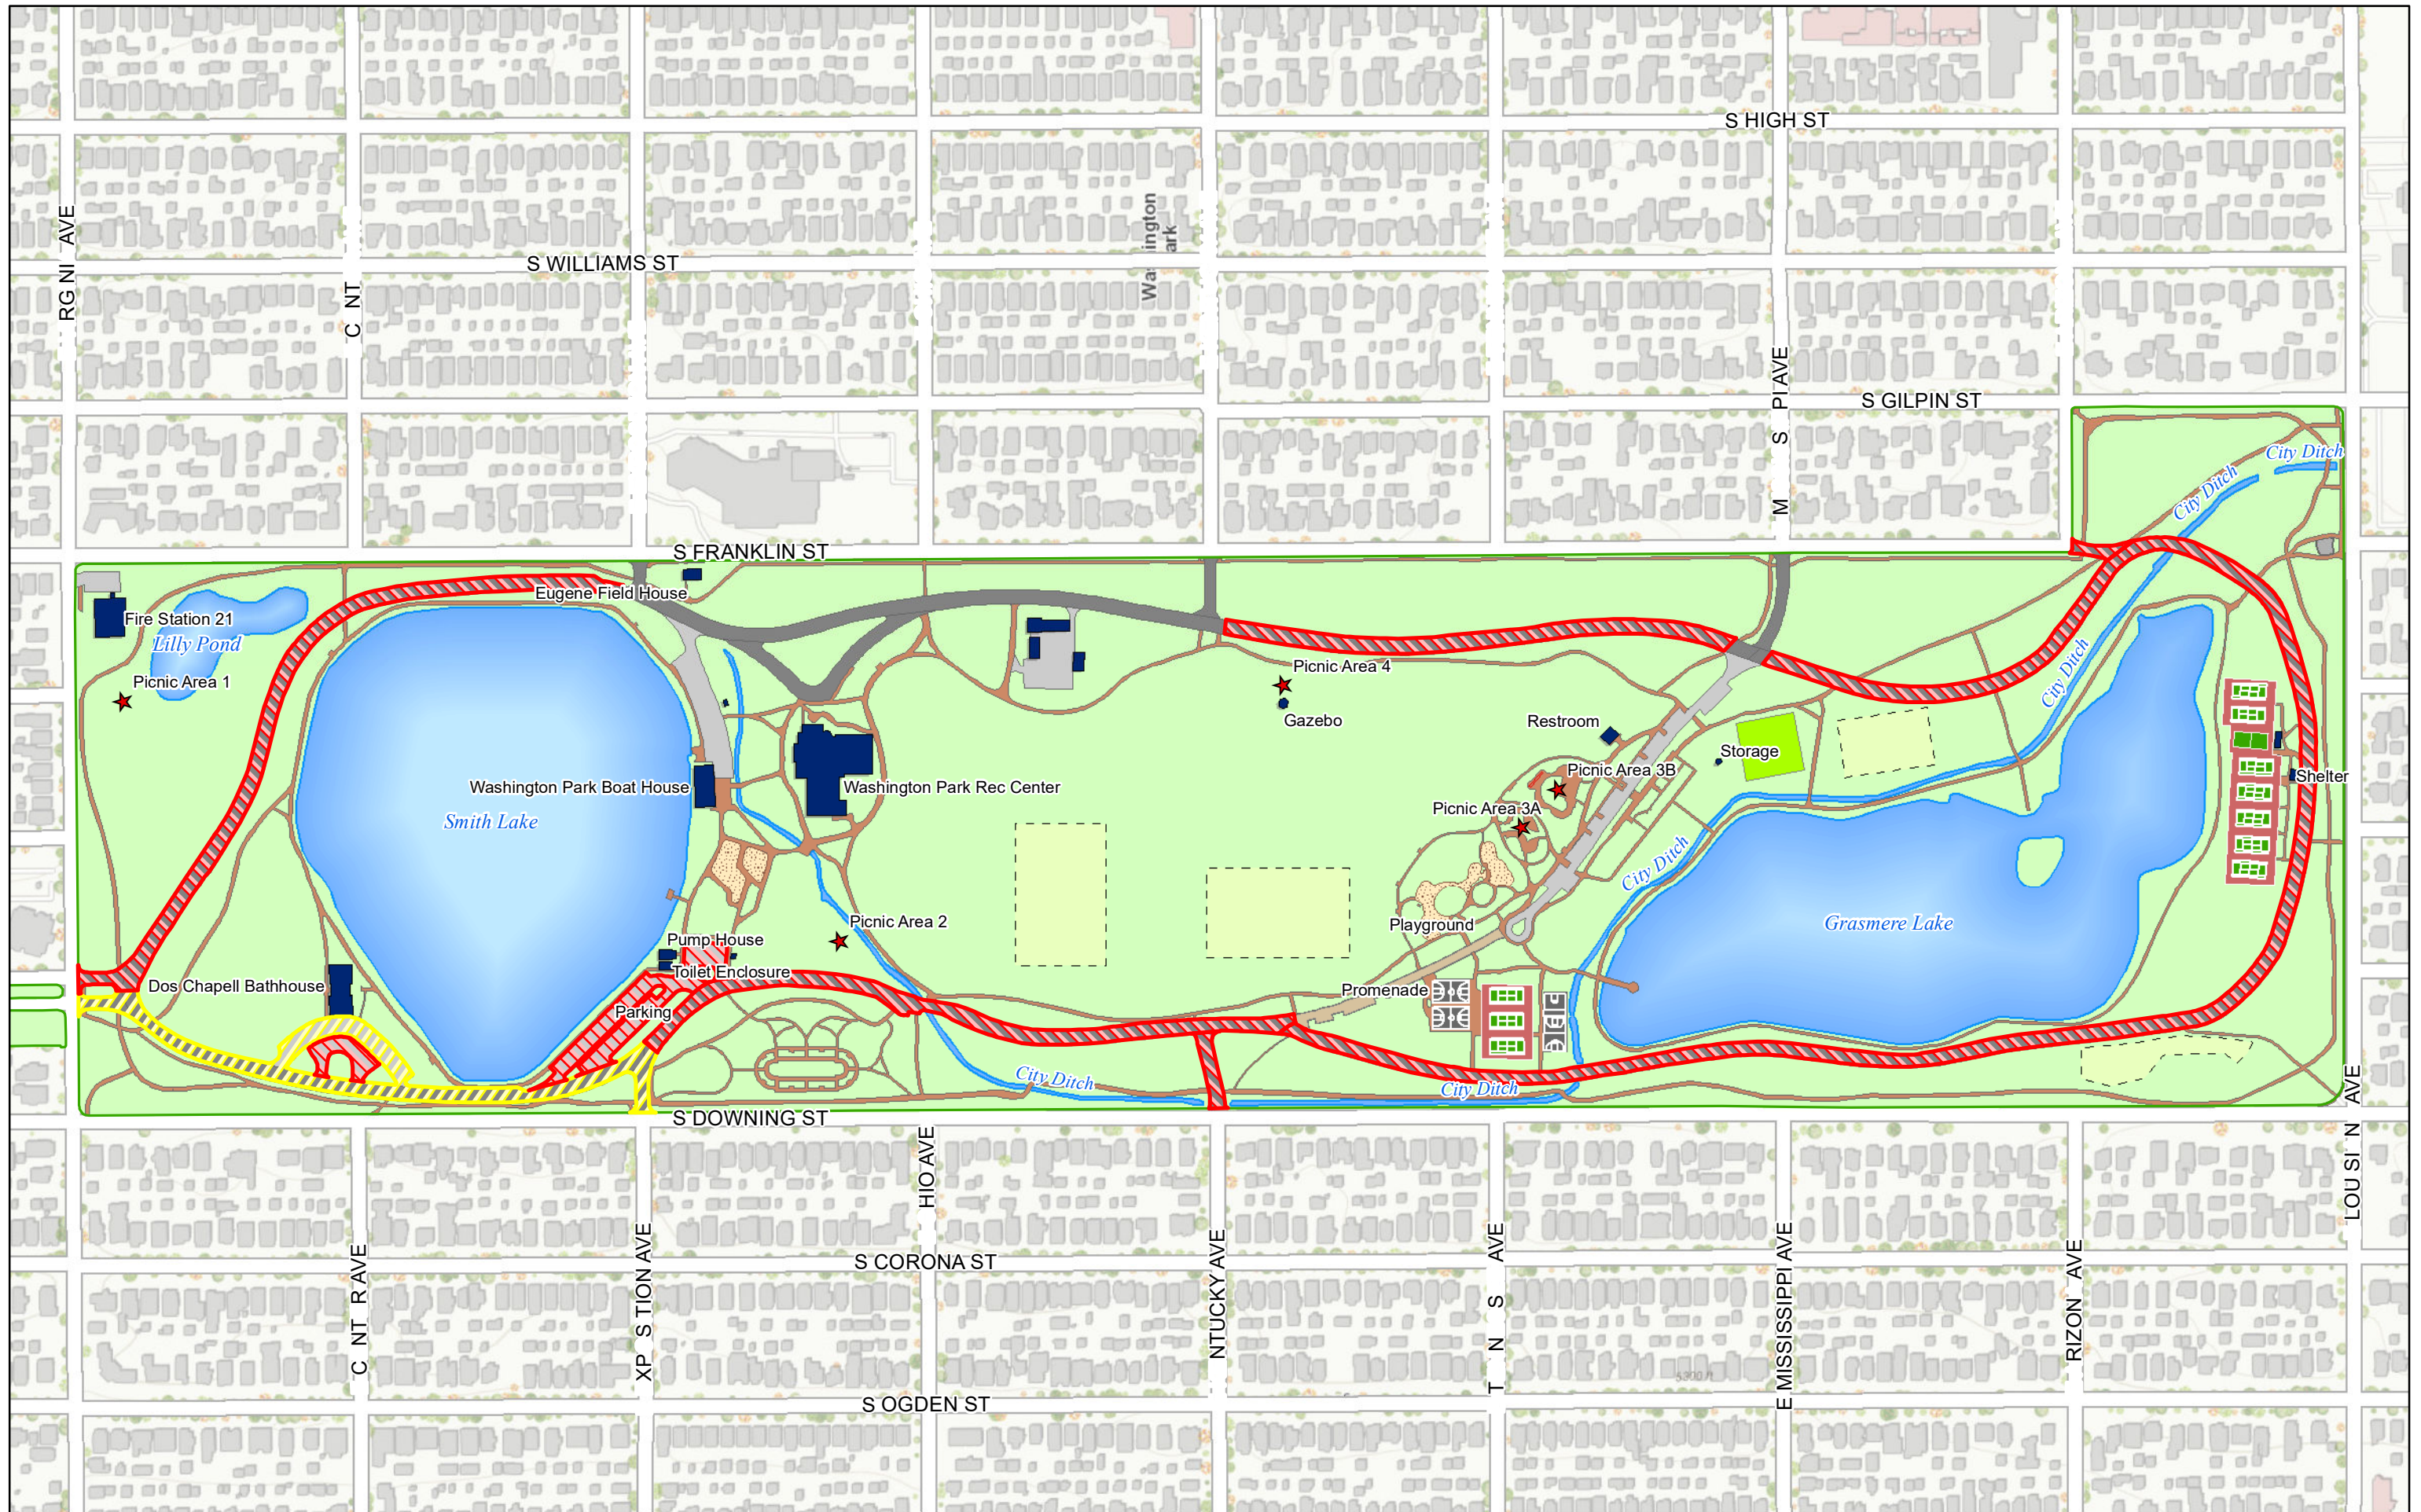

# La Alma / Lincoln Park

Road and Parking Closures

1 inch = 100 feet at 11x17  
 100  
 Map Scale In Feet

 Closed to Vehicles

# Ruby Hill Park

Road and Parking Closures

1 inch = 200 feet at 11x17  
 100  
 Map Scale In Feet

 Closed to Vehicles

# Sloan's Lake Park

Road and Parking Closures

1 inch = 450 feet at 11x17  
 100 Map Scale In Feet

 Closed to Vehicles

# Washington Park

Road and Parking Closures

1 inch = 350 feet at 11x17  
100  
Map Scale In Feet

Closed to Vehicles

VOC Access Only